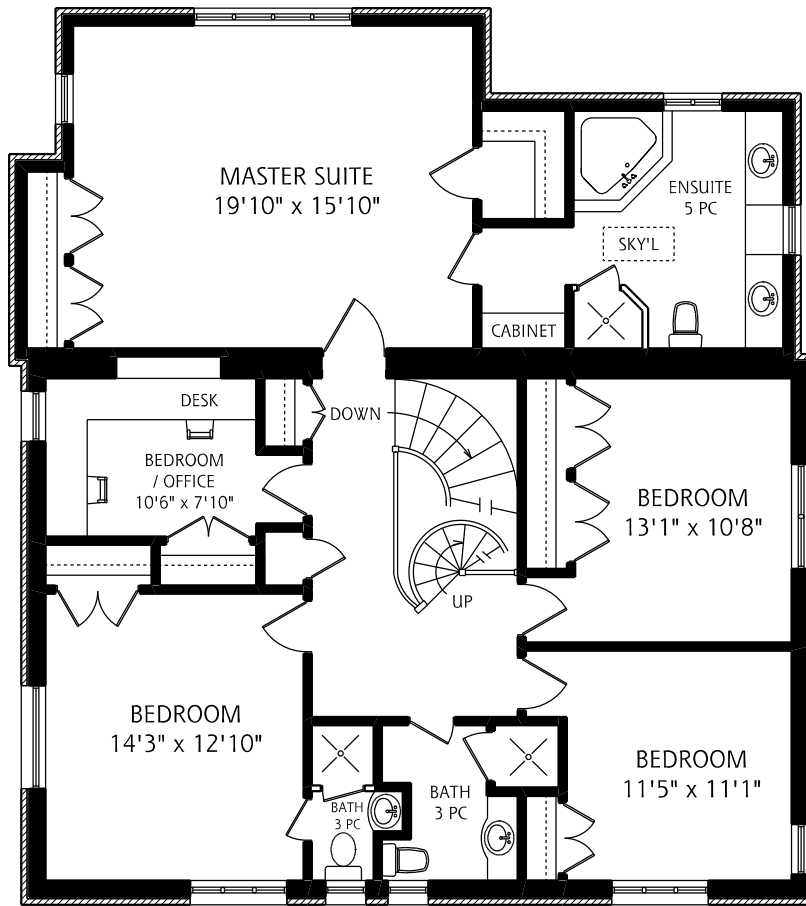

# 84 BABY POINT ROAD

LOWER LEVEL  
1,755 SQUARE FEET

MAIN FLOOR  
1,790 SQUARE FEET

ALL MEASUREMENTS SHOULD BE CONSIDERED APPROXIMATE

# 84 BABY POINT ROAD

SECOND FLOOR  
1,670 SQUARE FEET

THIRD FLOOR  
495 SQUARE FEET

ALL MEASUREMENTS SHOULD BE CONSIDERED APPROXIMATE