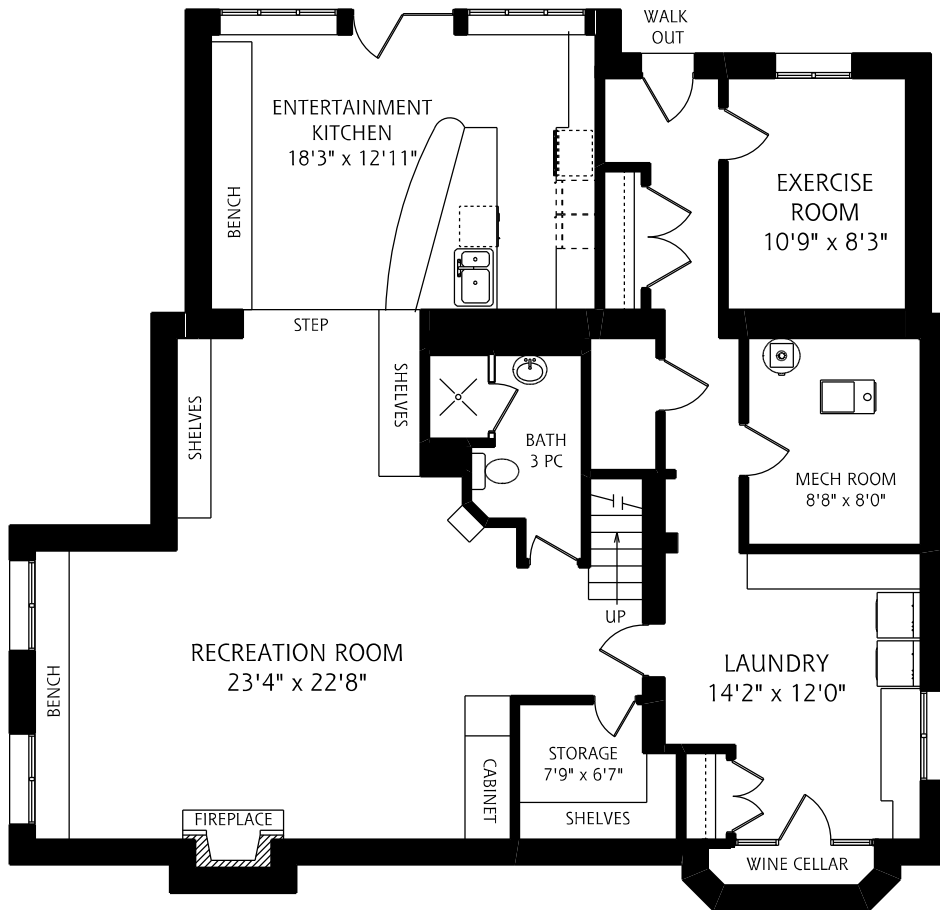

# 84 BABY POINT ROAD

LOWER LEVEL  
1,755 SQUARE FEET

MAIN FLOOR  
1,790 SQUARE FEET

ALL MEASUREMENTS SHOULD BE CONSIDERED APPROXIMATE

# 84 BABY POINT ROAD

SECOND FLOOR  
1,670 SQUARE FEET

THIRD FLOOR  
495 SQUARE FEET

ALL MEASUREMENTS SHOULD BE CONSIDERED APPROXIMATE