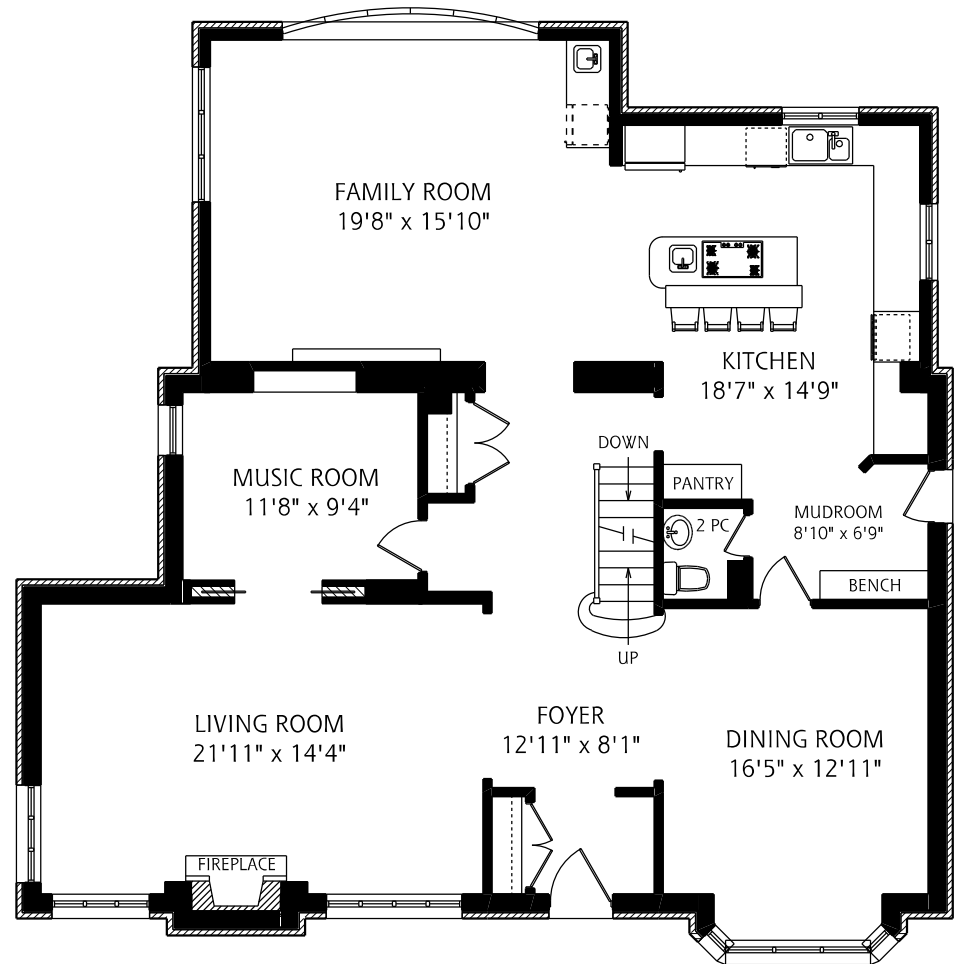

# 84 BABY POINT ROAD

LOWER LEVEL  
1,755 SQUARE FEET

MAIN FLOOR  
1,790 SQUARE FEET

ALL MEASUREMENTS SHOULD BE CONSIDERED APPROXIMATE

# 84 BABY POINT ROAD

SECOND FLOOR  
1,670 SQUARE FEET

THIRD FLOOR  
495 SQUARE FEET

ALL MEASUREMENTS SHOULD BE CONSIDERED APPROXIMATE