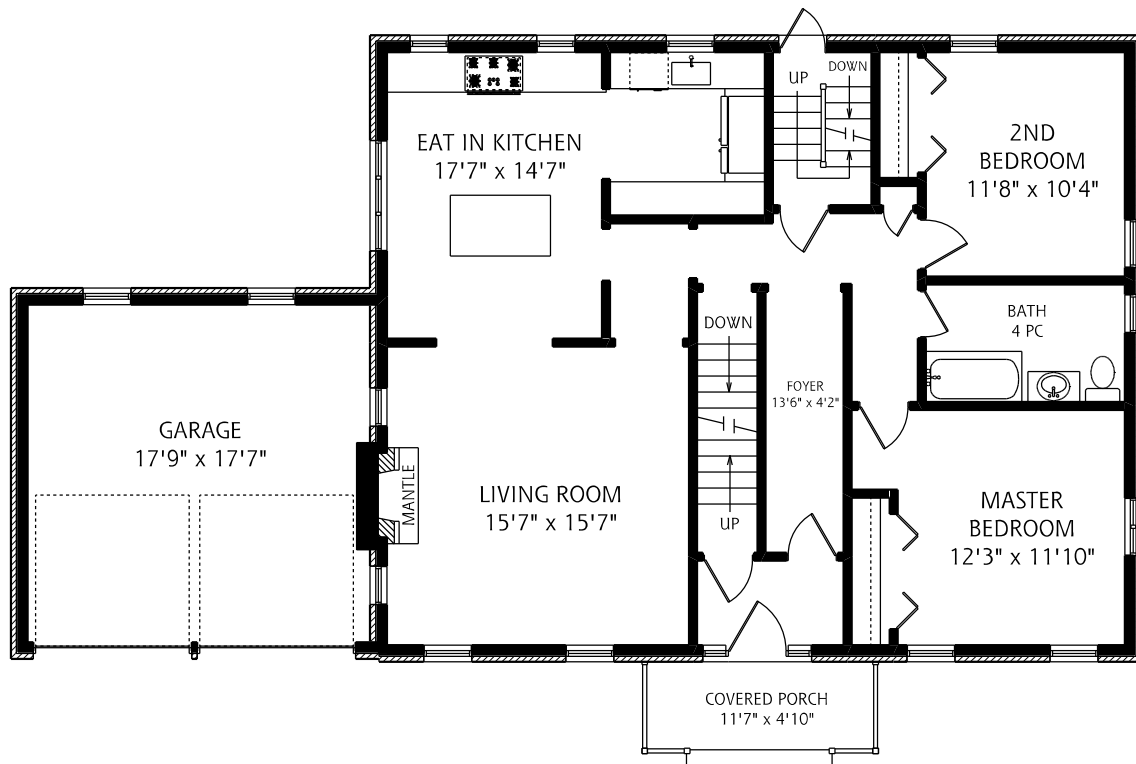

116 CHAPLIN CRESCENT

LOWER LEVEL
1,375 SQUARE FEET

MAIN FLOOR
1,320 SQUARE FEET
ALL MEASUREMENTS SHOULD BE CONSIDERED APPROXIMATE
5 FOOT SCALE

116 CHAPLIN CRESCENT

SECOND FLOOR
1,320 SQUARE FEET

ALL MEASUREMENTS SHOULD BE CONSIDERED APPROXIMATE

THIRD FLOOR
445 SQUARE FEET