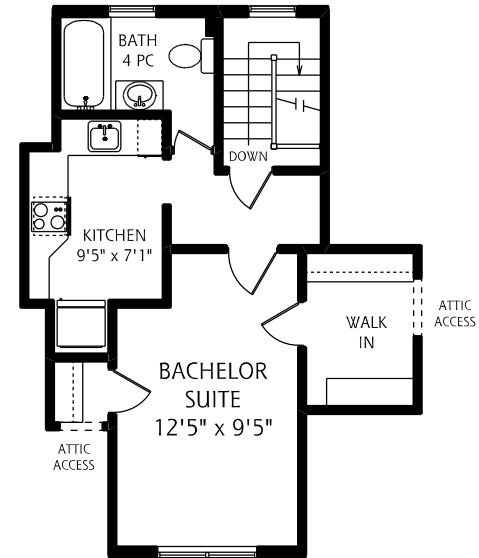

116 CHAPLIN CRESCENT

LOWER LEVEL
1,375 SQUARE FEET

MAIN FLOOR
1,320 SQUARE FEET
ALL MEASUREMENTS SHOULD BE CONSIDERED APPROXIMATE
5 FOOT SCALE

116 CHAPLIN CRESCENT

SECOND FLOOR
1,320 SQUARE FEET

ALL MEASUREMENTS SHOULD BE CONSIDERED APPROXIMATE

THIRD FLOOR
445 SQUARE FEET