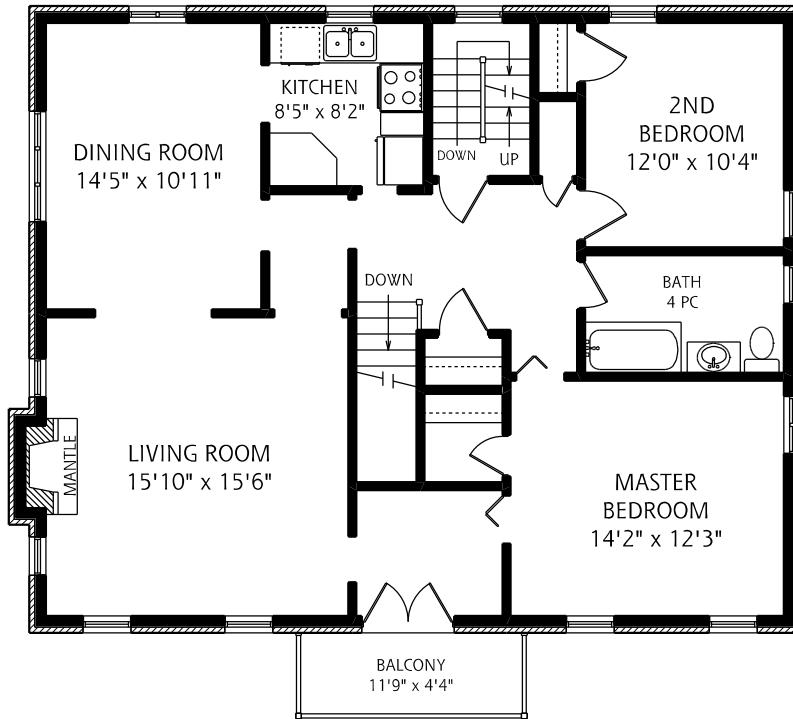

116 CHAPLIN CRESCENT

LOWER LEVEL
1,375 SQUARE FEET

MAIN FLOOR
1,320 SQUARE FEET
ALL MEASUREMENTS SHOULD BE CONSIDERED APPROXIMATE
5 FOOT SCALE

116 CHAPLIN CRESCENT

SECOND FLOOR
1,320 SQUARE FEET

ALL MEASUREMENTS SHOULD BE CONSIDERED APPROXIMATE

THIRD FLOOR
445 SQUARE FEET