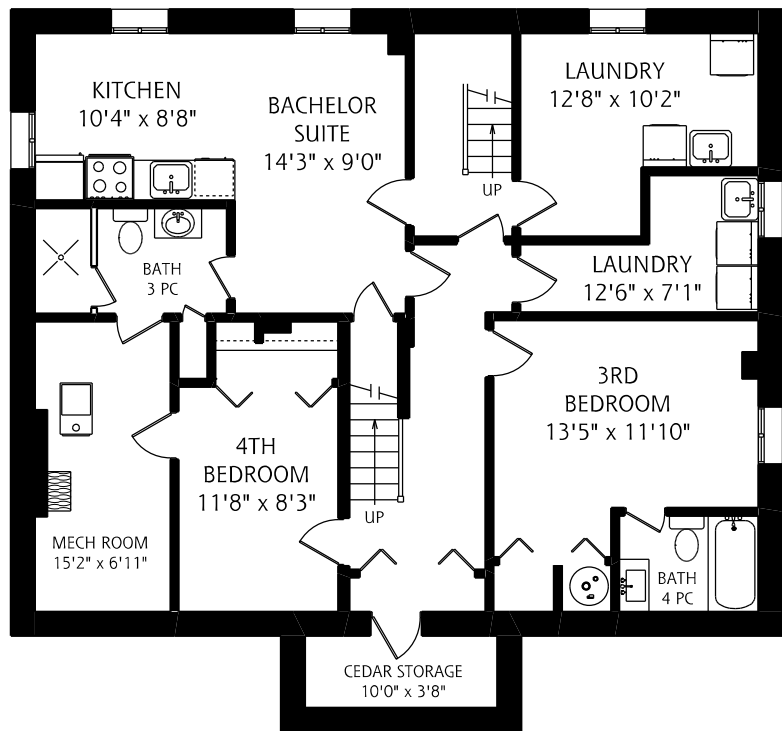

116 CHAPLIN CRESCENT

LOWER LEVEL
1,375 SQUARE FEET

MAIN FLOOR
1,320 SQUARE FEET
ALL MEASUREMENTS SHOULD BE CONSIDERED APPROXIMATE
5 FOOT SCALE

116 CHAPLIN CRESCENT

SECOND FLOOR
1,320 SQUARE FEET

ALL MEASUREMENTS SHOULD BE CONSIDERED APPROXIMATE

THIRD FLOOR
445 SQUARE FEET