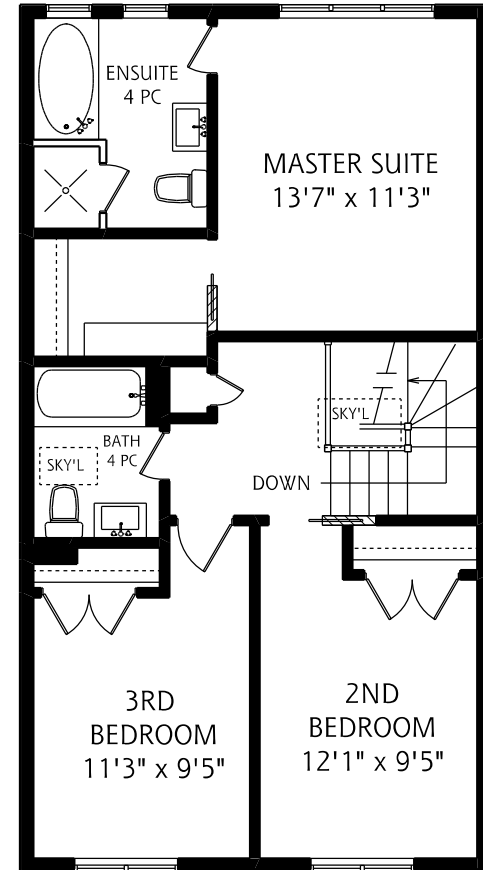

84 BROOKSIDE AVENUE

LOWER LEVEL
680 SQUARE FEET

MAIN FLOOR
750 SQUARE FEET

SECOND FLOOR
770 SQUARE FEET

ALL MEASUREMENTS SHOULD BE CONSIDERED APPROXIMATE