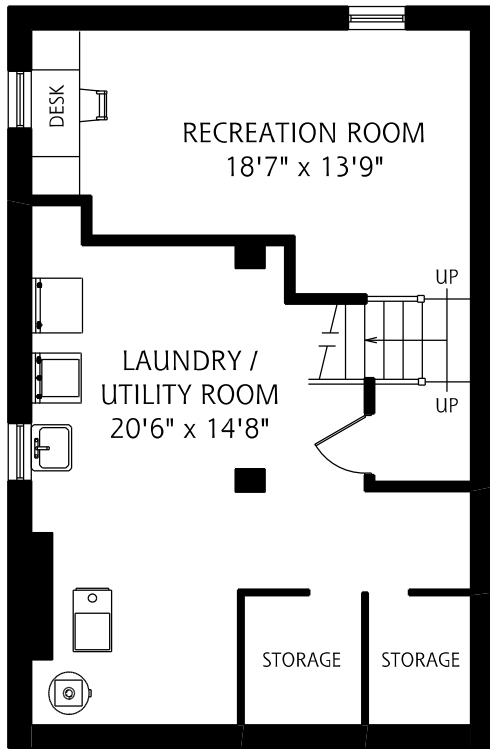

84 BROOKSIDE AVENUE

LOWER LEVEL
680 SQUARE FEET

MAIN FLOOR
750 SQUARE FEET

SECOND FLOOR
770 SQUARE FEET

ALL MEASUREMENTS SHOULD BE CONSIDERED APPROXIMATE