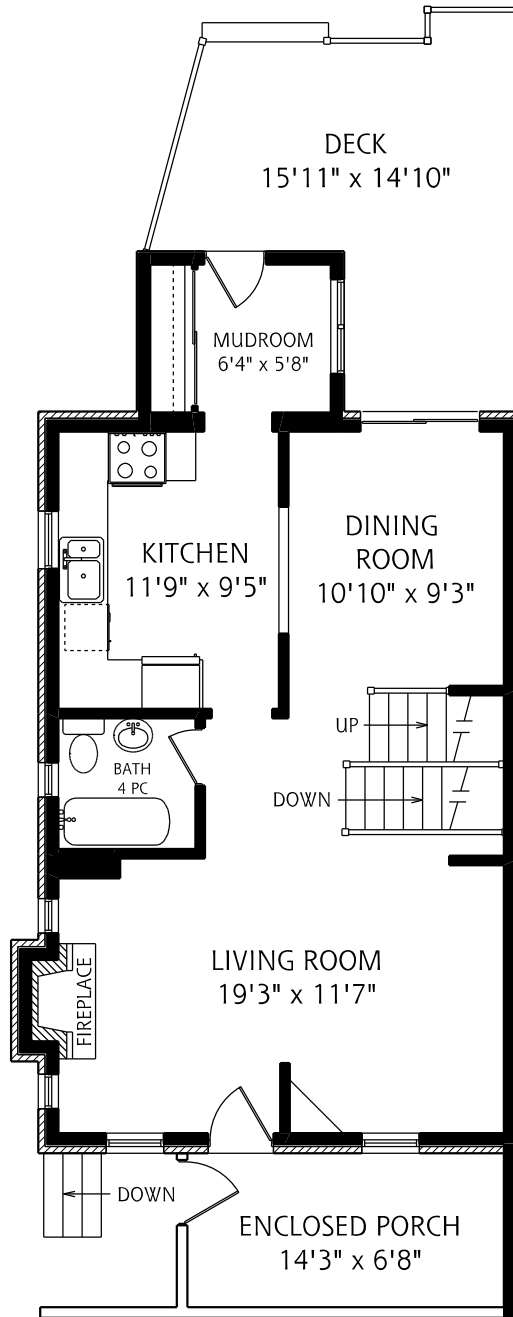

84 BROOKSIDE AVENUE

LOWER LEVEL
680 SQUARE FEET

MAIN FLOOR
750 SQUARE FEET

SECOND FLOOR
770 SQUARE FEET

ALL MEASUREMENTS SHOULD BE CONSIDERED APPROXIMATE