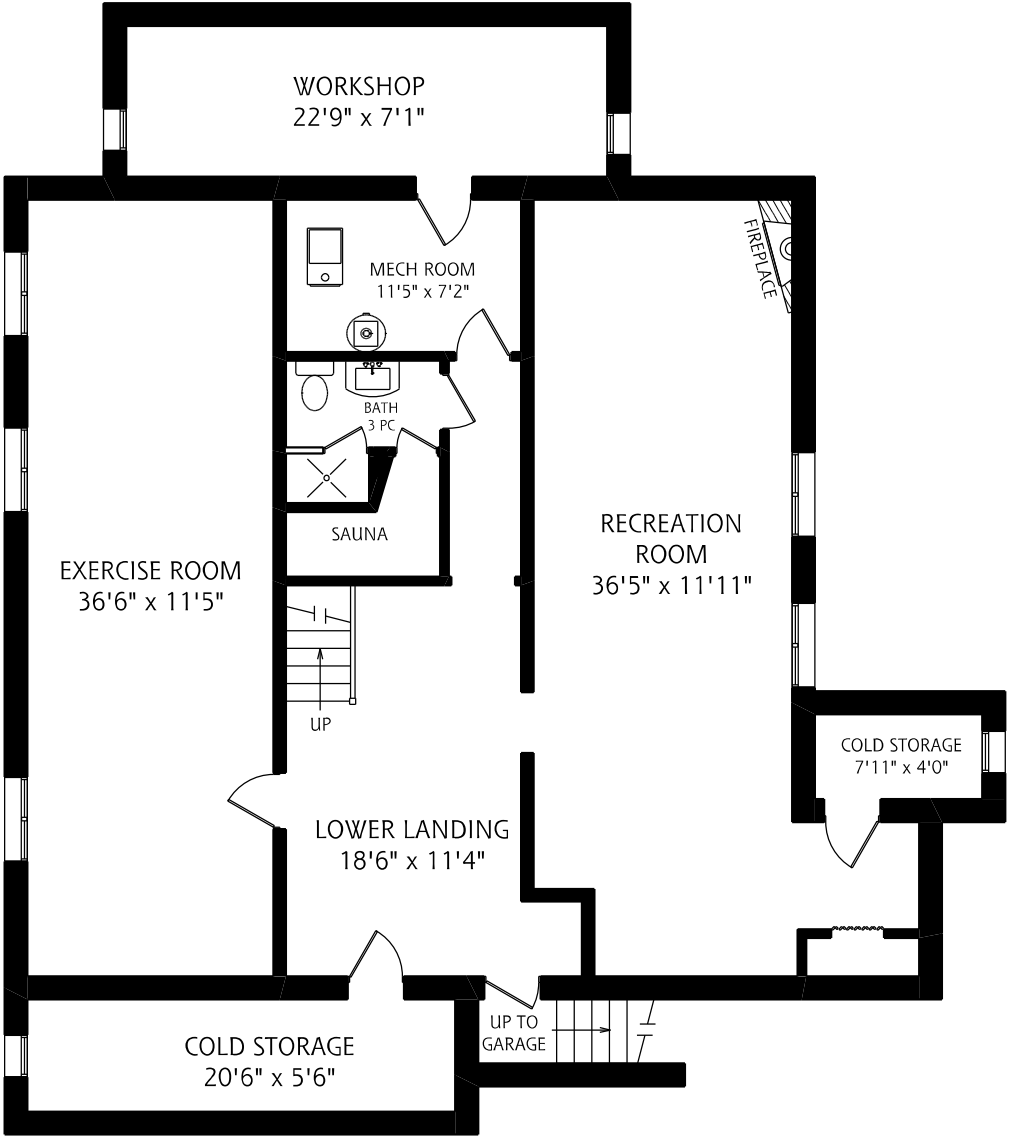

4 TANNERY COURT

SECOND FLOOR
1,500 SQUARE FEET

ALL MEASUREMENTS SHOULD BE CONSIDERED APPROXIMATE

LOWER LEVEL
1,560 SQUARE FEET