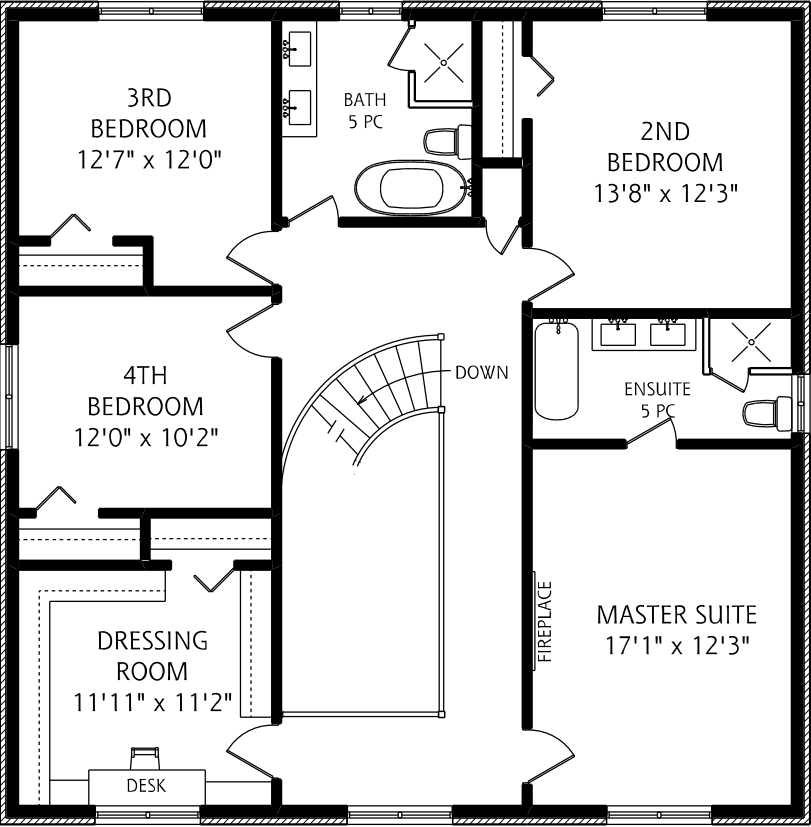

4 TANNERY COURT

SECOND FLOOR
1,500 SQUARE FEET

ALL MEASUREMENTS SHOULD BE CONSIDERED APPROXIMATE

LOWER LEVEL
1,560 SQUARE FEET