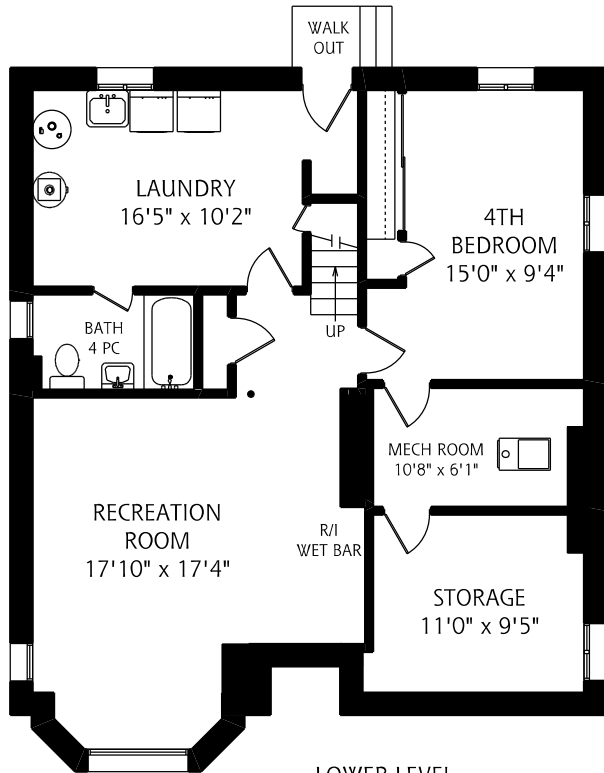

# 15 THE PALISADES

LOWER LEVEL  
1,065 SQUARE FEET

MAIN FLOOR  
1,150 SQUARE FEET

SECOND FLOOR  
1,075 SQUARE FEET

ALL MEASUREMENTS SHOULD BE CONSIDERED APPROXIMATE