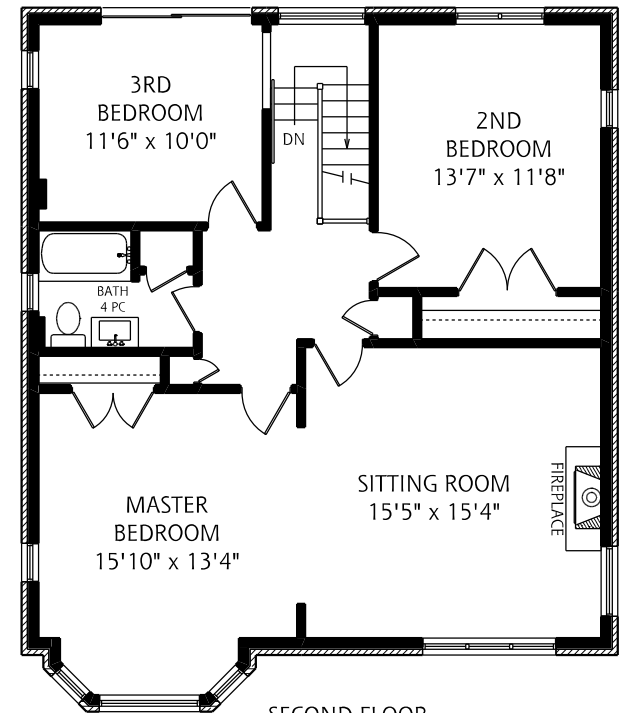

# 15 THE PALISADES

LOWER LEVEL  
1,065 SQUARE FEET

MAIN FLOOR  
1,150 SQUARE FEET

SECOND FLOOR  
1,075 SQUARE FEET

ALL MEASUREMENTS SHOULD BE CONSIDERED APPROXIMATE