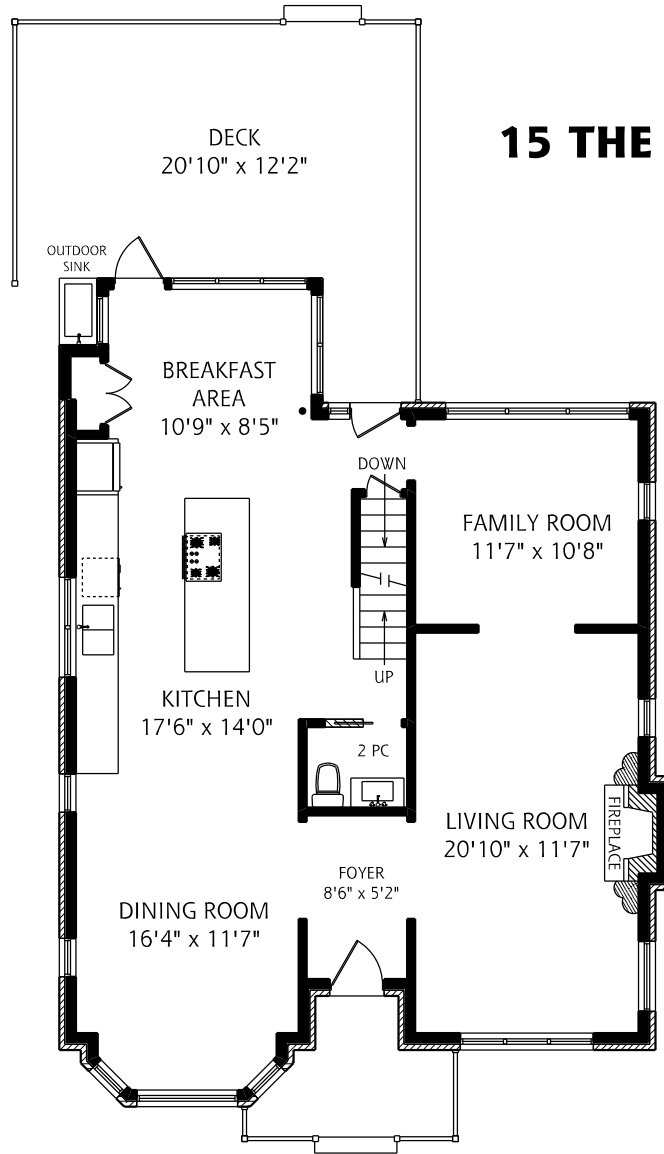

# 15 THE PALISADES

LOWER LEVEL  
1,065 SQUARE FEET

MAIN FLOOR  
1,150 SQUARE FEET

SECOND FLOOR  
1,075 SQUARE FEET

ALL MEASUREMENTS SHOULD BE CONSIDERED APPROXIMATE