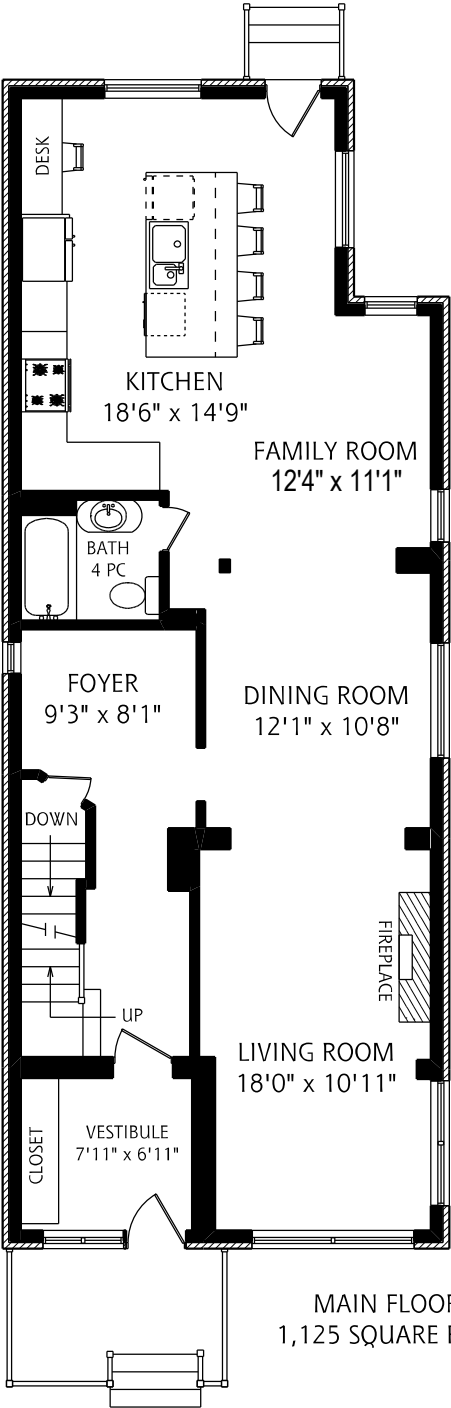

# 373 DURIE STREET

LOWER LEVEL  
1,125 SQUARE FEET

MAIN FLOOR  
1,125 SQUARE FEET

SECOND FLOOR  
1,000 SQUARE FEET

ALL MEASUREMENTS SHOULD BE CONSIDERED APPROXIMATE