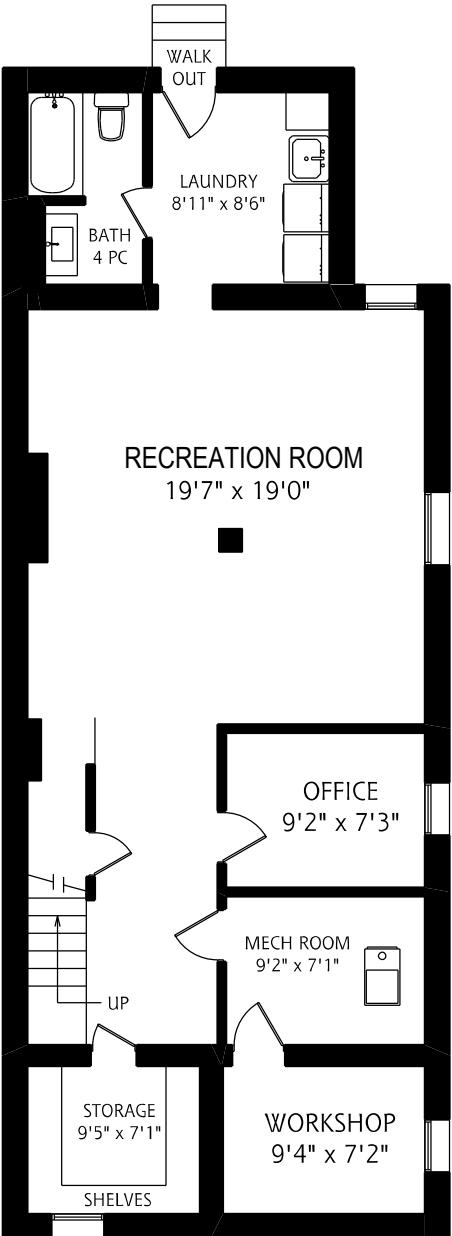

# 373 DURIE STREET

LOWER LEVEL  
1,125 SQUARE FEET

MAIN FLOOR  
1,125 SQUARE FEET

SECOND FLOOR  
1,000 SQUARE FEET

ALL MEASUREMENTS SHOULD BE CONSIDERED APPROXIMATE