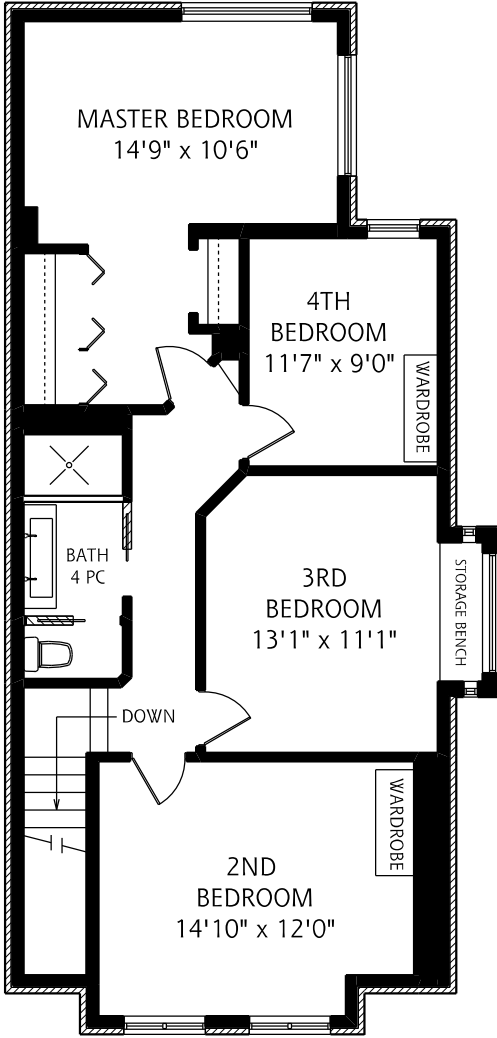

# 373 DURIE STREET

LOWER LEVEL  
1,125 SQUARE FEET

MAIN FLOOR  
1,125 SQUARE FEET

SECOND FLOOR  
1,000 SQUARE FEET

ALL MEASUREMENTS SHOULD BE CONSIDERED APPROXIMATE