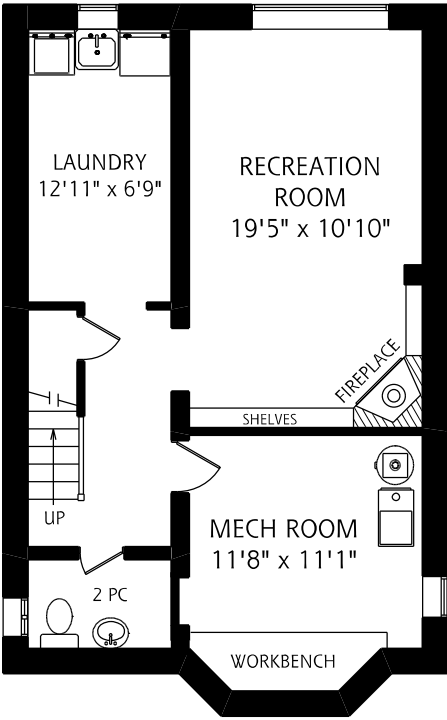

42 LANGMUIR CRESCENT

LOWER LEVEL
685 SQUARE FEET

MAIN FLOOR
910 SQUARE FEET

SECOND FLOOR
800 SQUARE FEET

ALL MEASUREMENTS SHOULD BE CONSIDERED APPROXIMATE