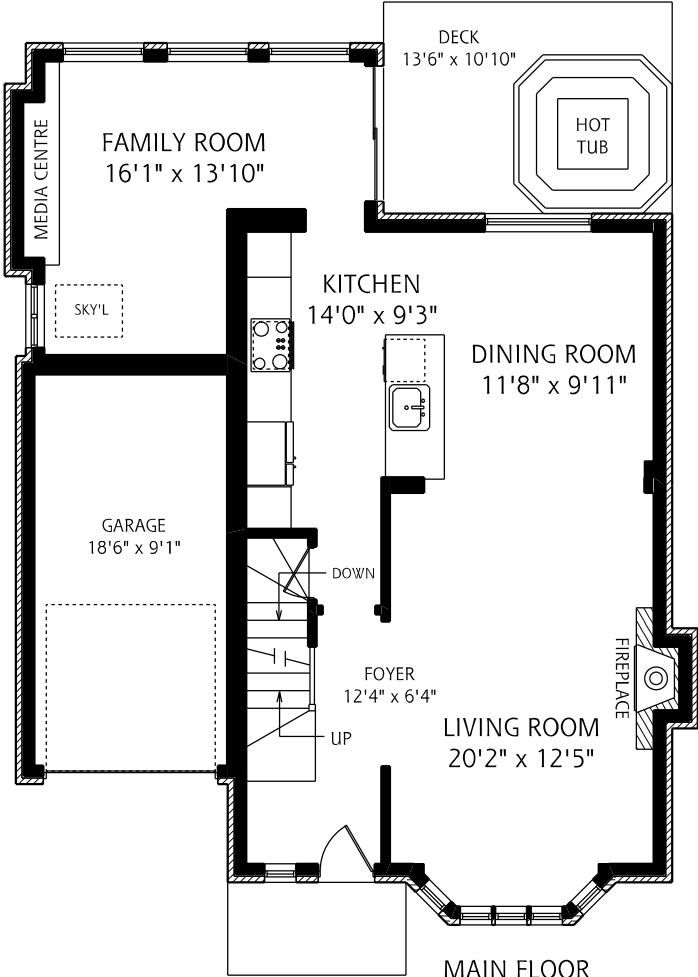

42 LANGMUIR CRESCENT

LOWER LEVEL
685 SQUARE FEET

MAIN FLOOR
910 SQUARE FEET

SECOND FLOOR
800 SQUARE FEET

ALL MEASUREMENTS SHOULD BE CONSIDERED APPROXIMATE