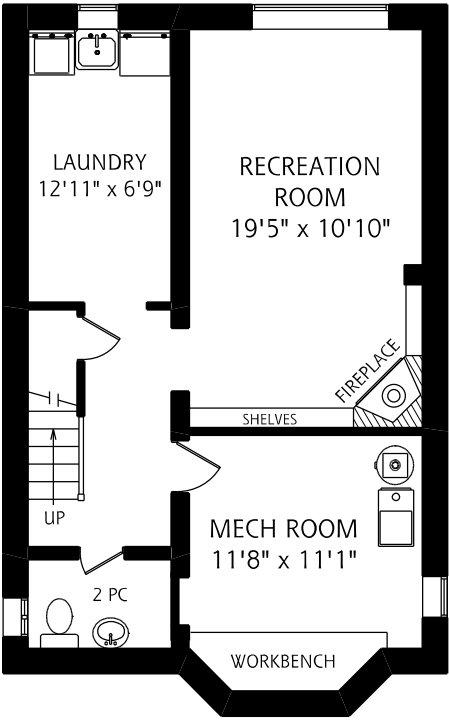

42 LANGMUIR CRESCENT

LOWER LEVEL
685 SQUARE FEET

MAIN FLOOR
910 SQUARE FEET

SECOND FLOOR
800 SQUARE FEET

ALL MEASUREMENTS SHOULD BE CONSIDERED APPROXIMATE