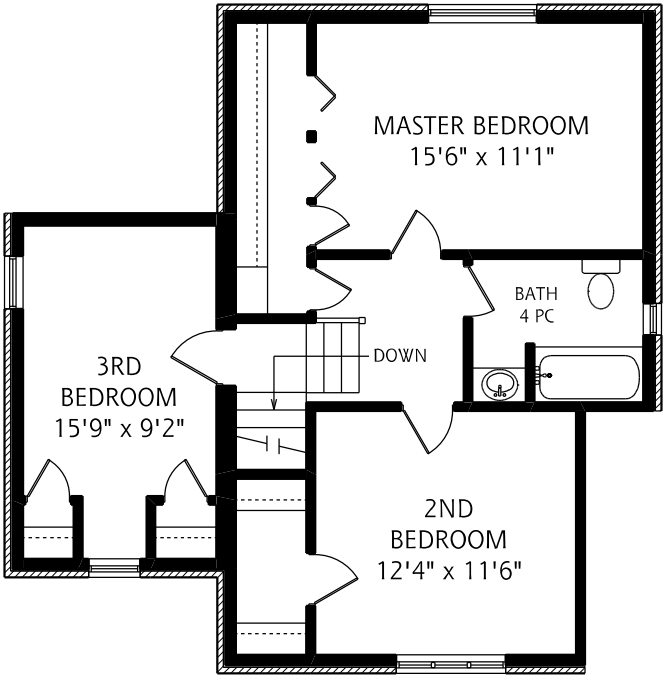

42 LANGMUIR CRESCENT

LOWER LEVEL
685 SQUARE FEET

MAIN FLOOR
910 SQUARE FEET

SECOND FLOOR
800 SQUARE FEET

ALL MEASUREMENTS SHOULD BE CONSIDERED APPROXIMATE