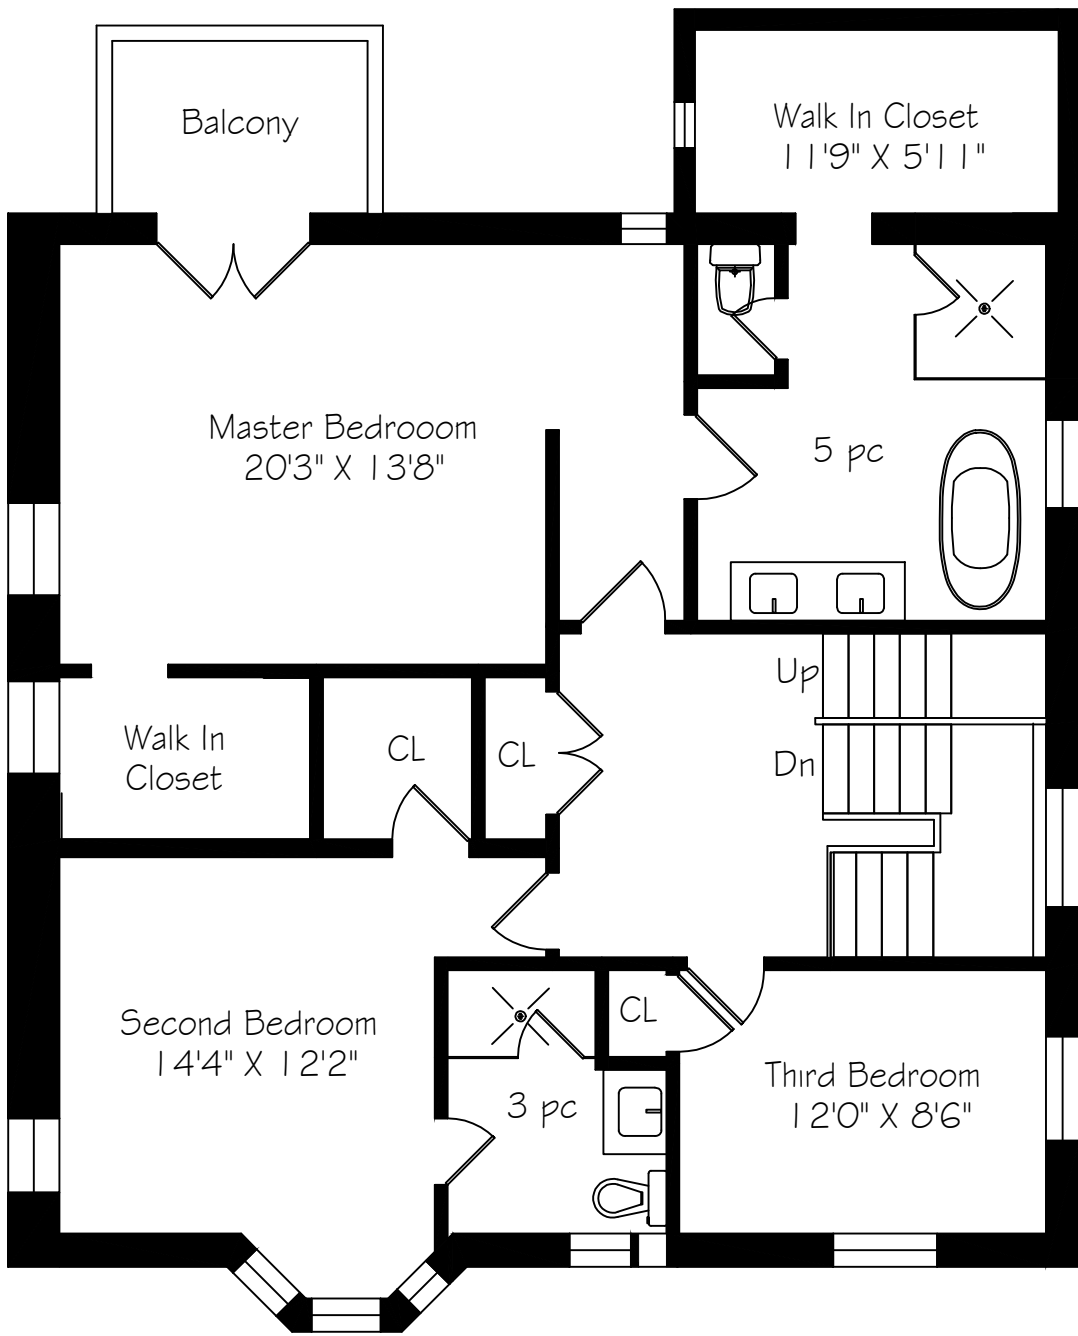

24 High Park Gardens

Main Floor
1659 Square Feet

Measurements and Calculations are approximate
To be used as guidelines only

Second Floor
1292 Square Feet

Measurements and Calculations are approximate
To be used as guidelines only

Third Floor
 974 Square Feet

Measurements and Calculations are approximate
 To be used as guidelines only

Lower Level
 1709 Square Feet

Measurements and Calculations are approximate
 To be used as guidelines only