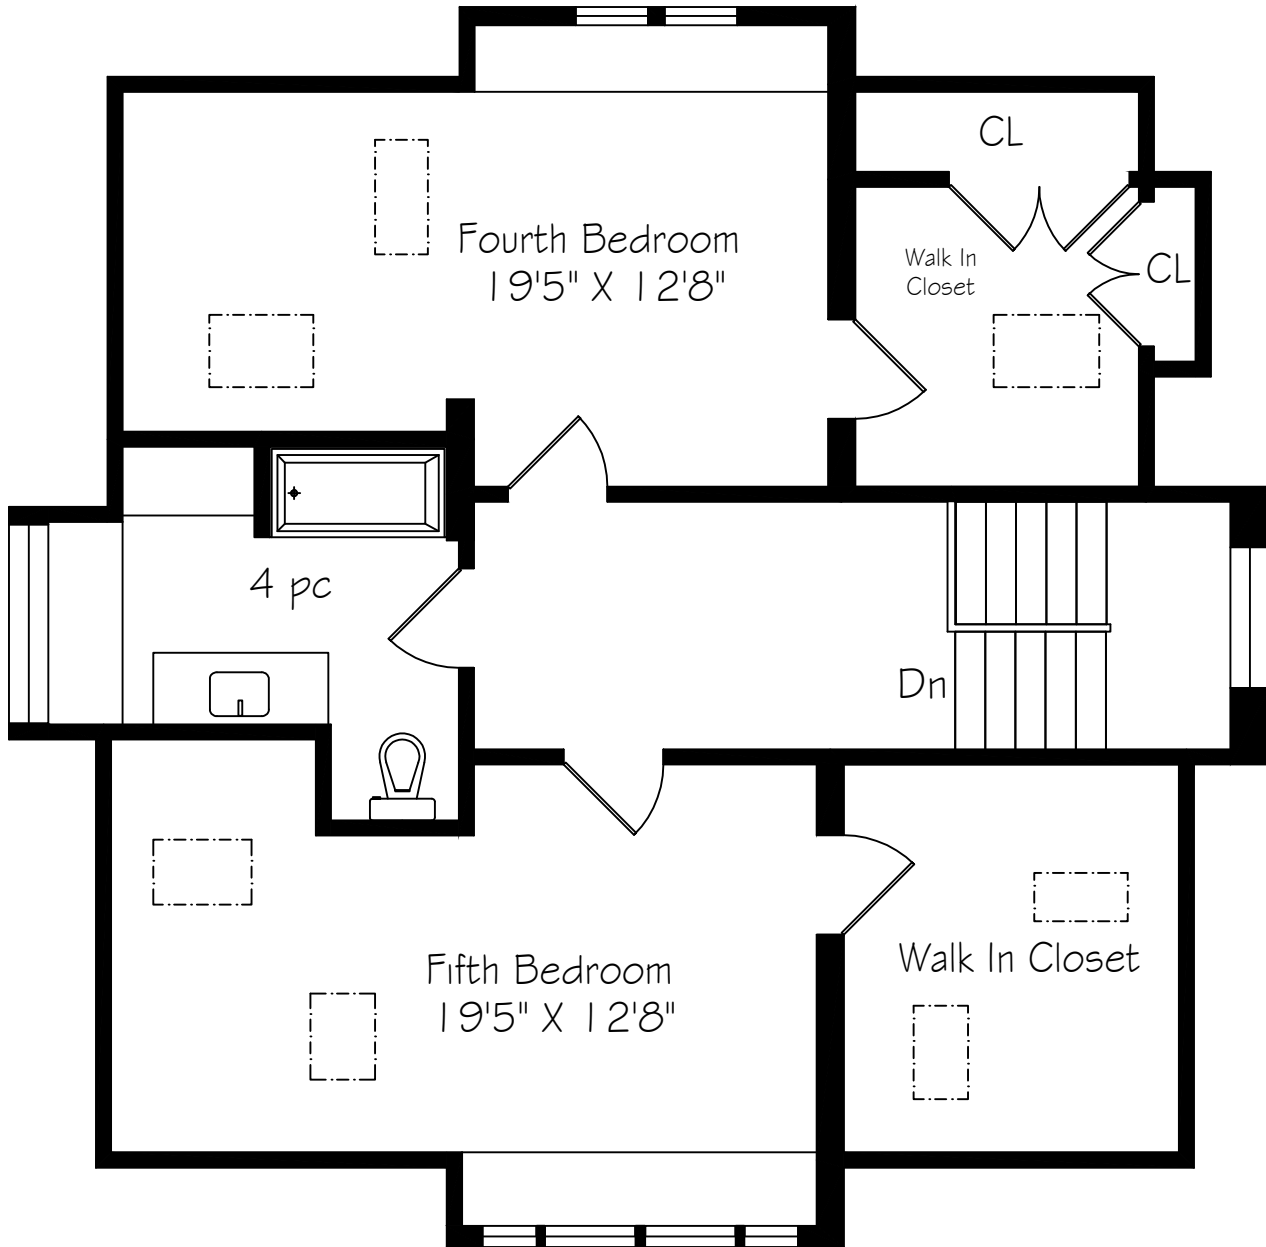

24 High Park Gardens

Main Floor
1659 Square Feet

Measurements and Calculations are approximate
To be used as guidelines only

Second Floor
1292 Square Feet

Measurements and Calculations are approximate
To be used as guidelines only

Third Floor
 974 Square Feet

Measurements and Calculations are approximate
 To be used as guidelines only

Lower Level
 1709 Square Feet

Measurements and Calculations are approximate
 To be used as guidelines only