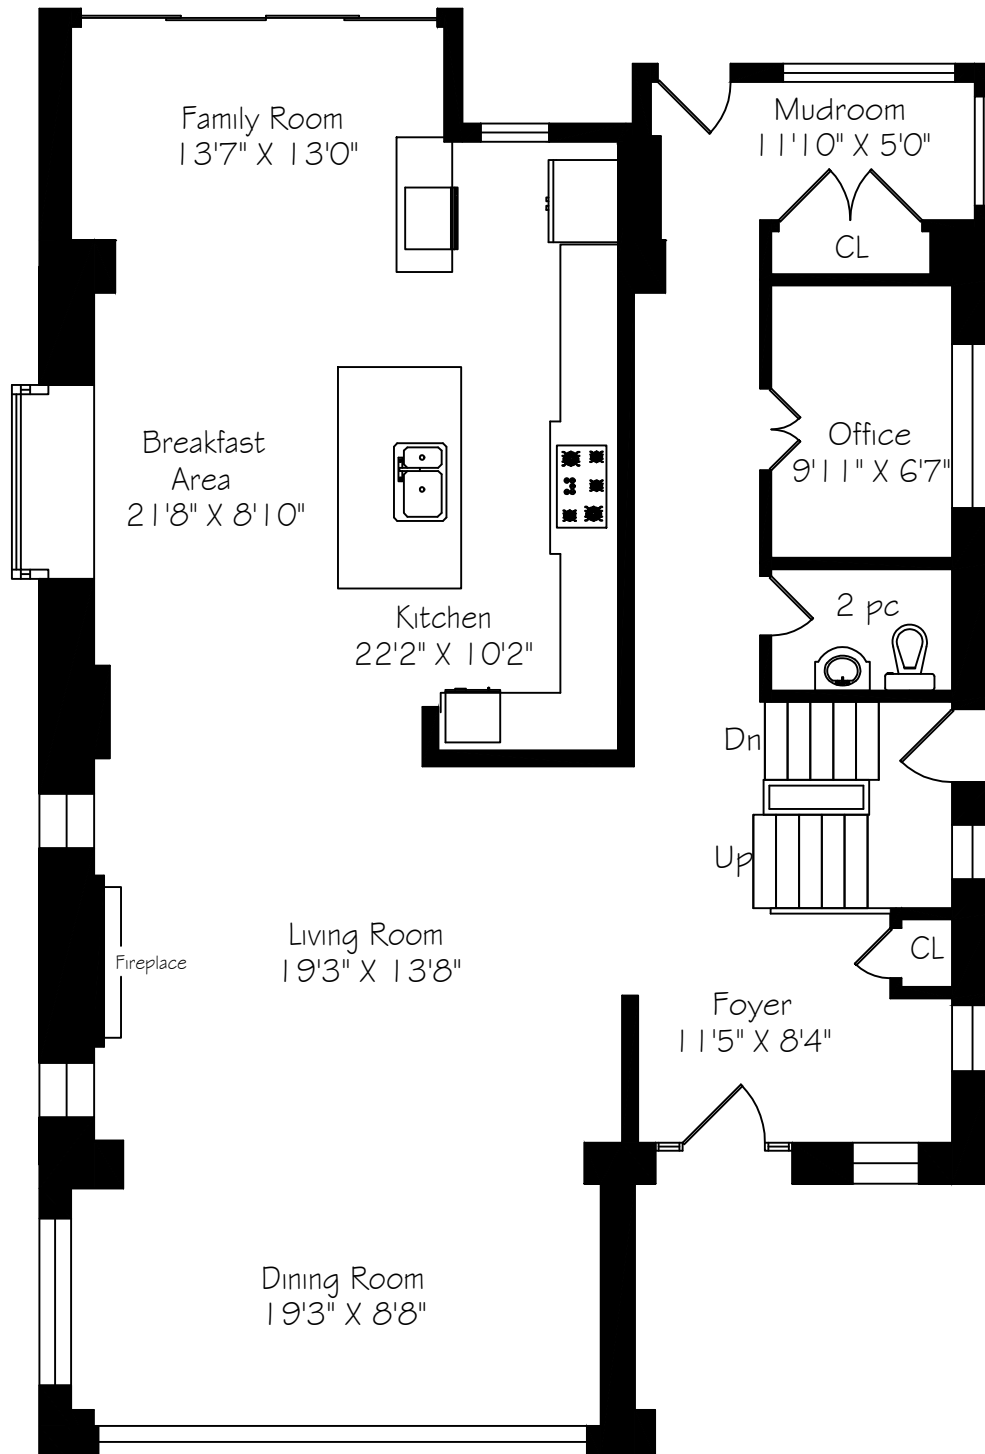

24 High Park Gardens

Main Floor
1659 Square Feet

Measurements and Calculations are approximate
To be used as guidelines only

Second Floor
1292 Square Feet

Measurements and Calculations are approximate
To be used as guidelines only

Third Floor
 974 Square Feet

Measurements and Calculations are approximate
 To be used as guidelines only

Lower Level
 1709 Square Feet

Measurements and Calculations are approximate
 To be used as guidelines only