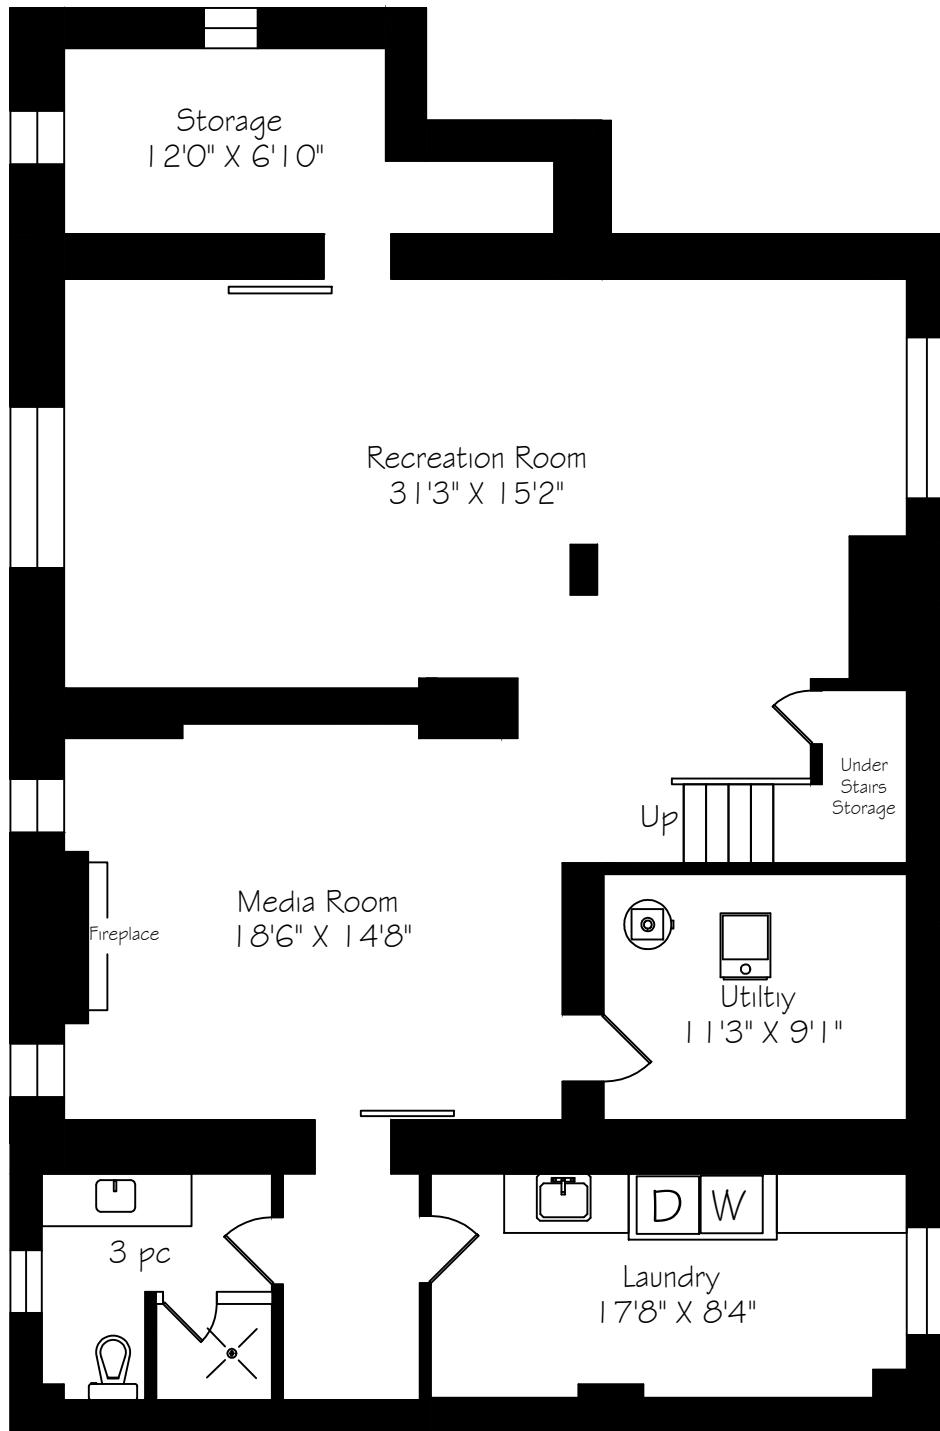

24 High Park Gardens

Main Floor
1659 Square Feet

Measurements and Calculations are approximate
To be used as guidelines only

Second Floor
1292 Square Feet

Measurements and Calculations are approximate
To be used as guidelines only

Third Floor
 974 Square Feet

Measurements and Calculations are approximate
 To be used as guidelines only

Lower Level
 1709 Square Feet

Measurements and Calculations are approximate
 To be used as guidelines only