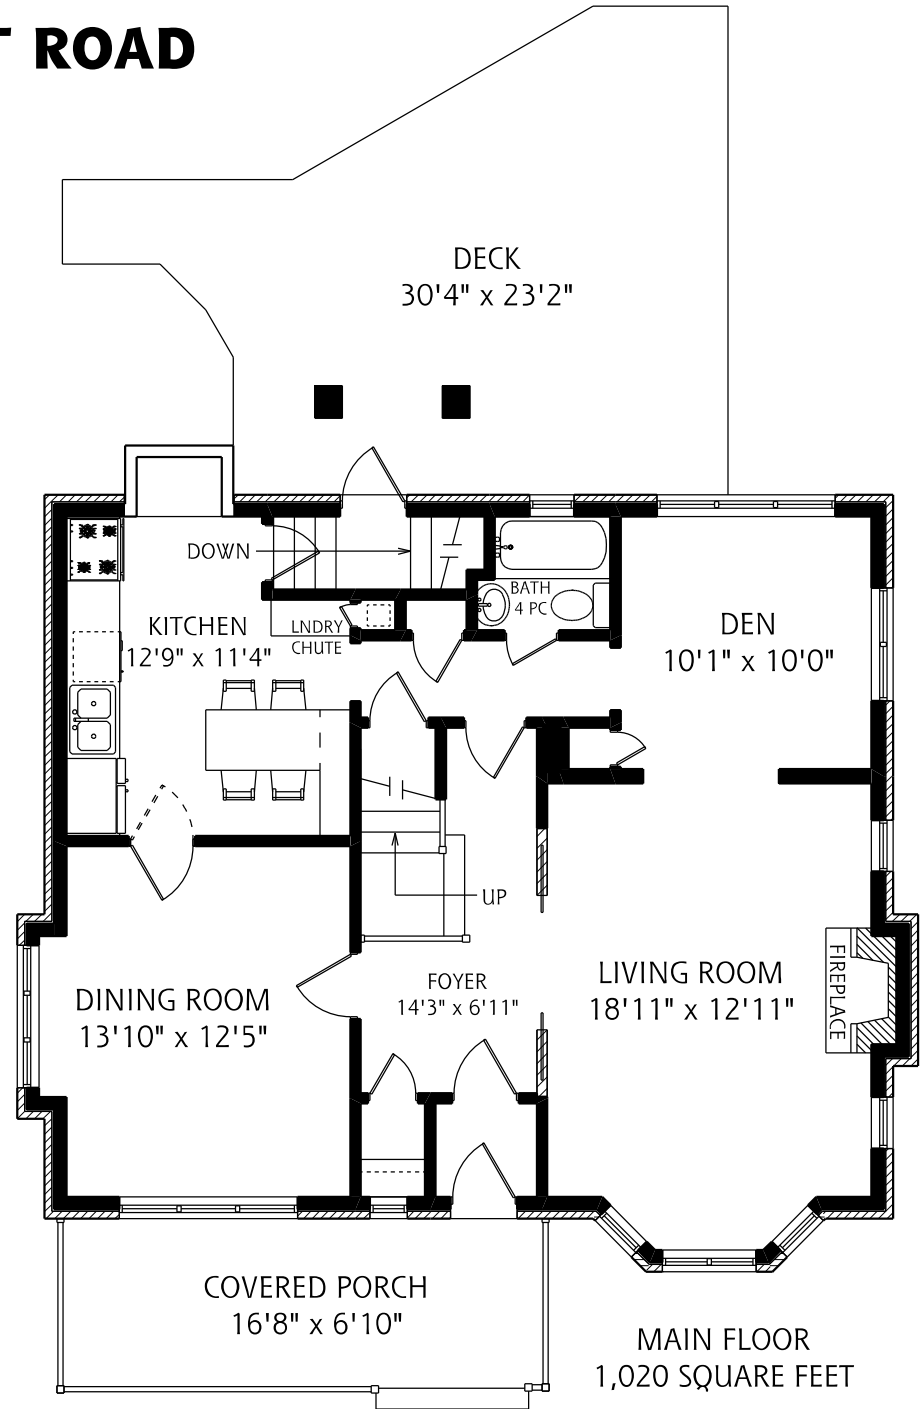

93 RIVERCREST ROAD

93 RIVERCREST ROAD

SECOND FLOOR
1,055 SQUARE FEET

ALL MEASUREMENTS SHOULD BE CONSIDERED APPROXIMATE

THIRD FLOOR
445 SQUARE FEET