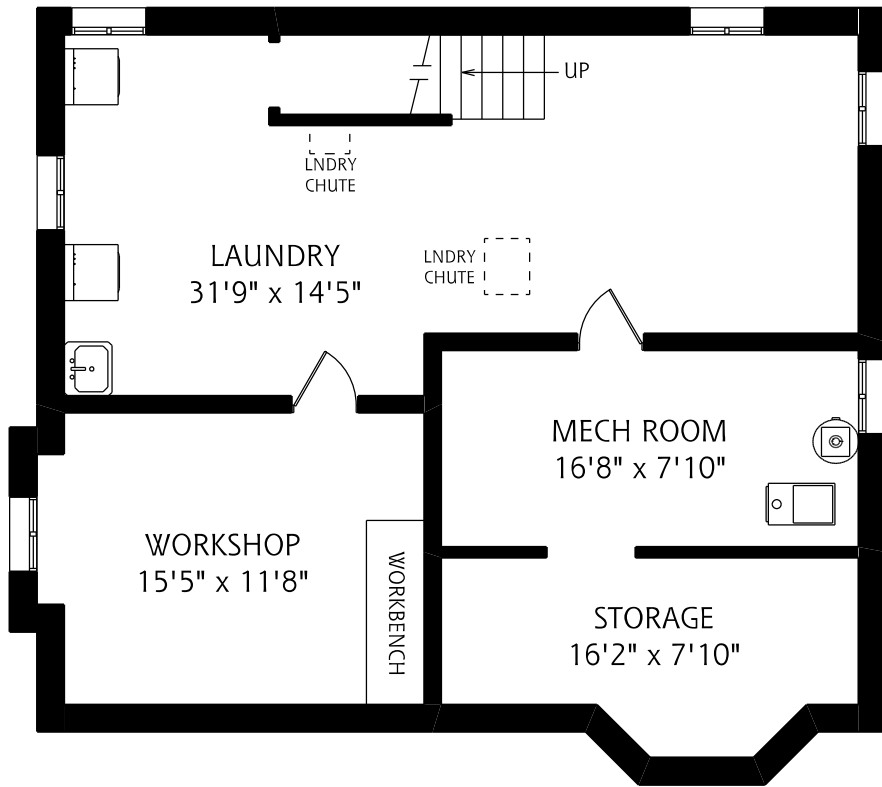

93 RIVERCREST ROAD

93 RIVERCREST ROAD

SECOND FLOOR
1,055 SQUARE FEET

ALL MEASUREMENTS SHOULD BE CONSIDERED APPROXIMATE

THIRD FLOOR
445 SQUARE FEET