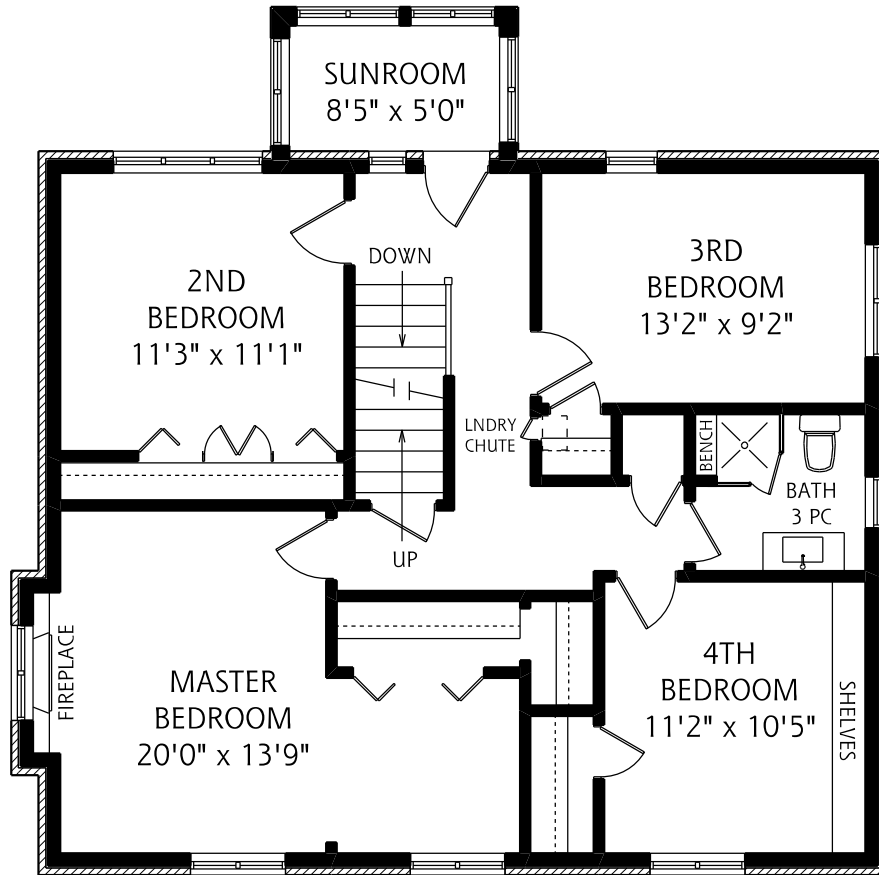

93 RIVERCREST ROAD

93 RIVERCREST ROAD

SECOND FLOOR
1,055 SQUARE FEET

ALL MEASUREMENTS SHOULD BE CONSIDERED APPROXIMATE

THIRD FLOOR
445 SQUARE FEET