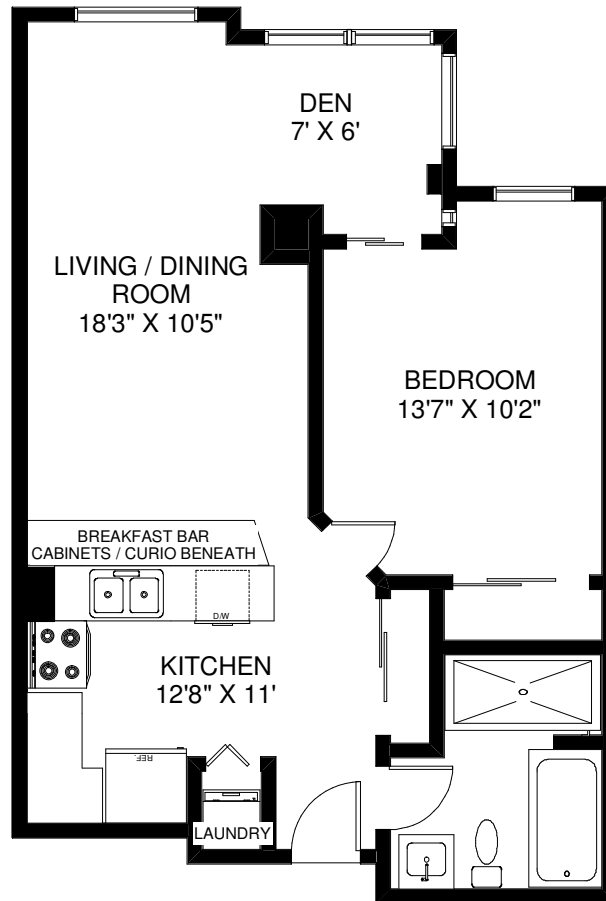

# 801 KING STREET WEST #320

**APPROXIMATELY 650 SQ FT**

Note: Measurements & Calculations are approximate. Provided as a guideline only.