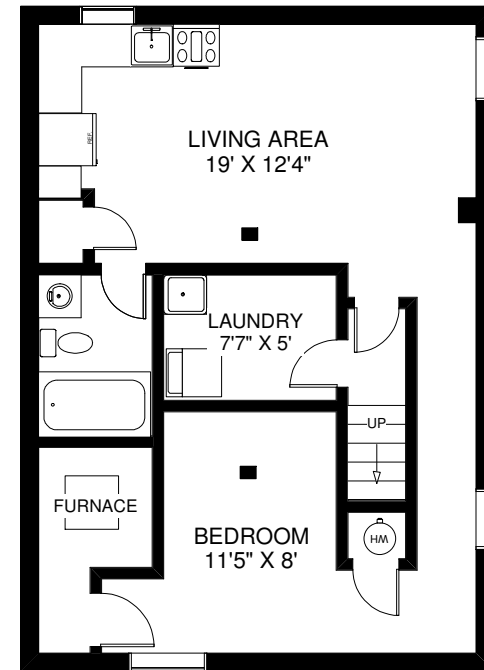

# 93 MEDLAND AVENUE

CEILING HT 8'7"  
**MAIN FLOOR**  
 APPROXIMATELY 685 SQ FT

CEILING HT 8'  
**SECOND FLOOR**  
 APPROXIMATELY 685 SQ FT

CEILING HT 8'  
**THIRD FLOOR**  
 APPROXIMATELY 600 SQ FT

CEILING HT 6'9"  
**LOWER FLOOR**  
 APPROXIMATELY 685 SQ FT

Note: Measurements & Calculations are approximate. Provided as a guideline only.