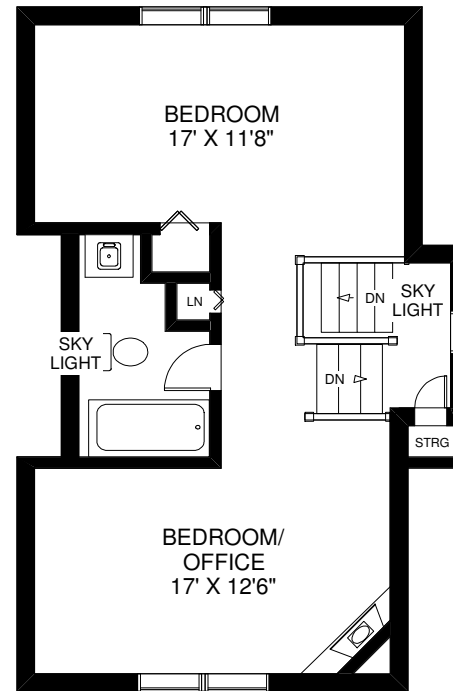

# 93 MEDLAND AVENUE

CEILING HT 8'7"  
**MAIN FLOOR**  
 APPROXIMATELY 685 SQ FT

CEILING HT 8'  
**SECOND FLOOR**  
 APPROXIMATELY 685 SQ FT

CEILING HT 8'  
**THIRD FLOOR**  
 APPROXIMATELY 600 SQ FT

CEILING HT 6'9"  
**LOWER FLOOR**  
 APPROXIMATELY 685 SQ FT

Note: Measurements & Calculations are approximate. Provided as a guideline only.