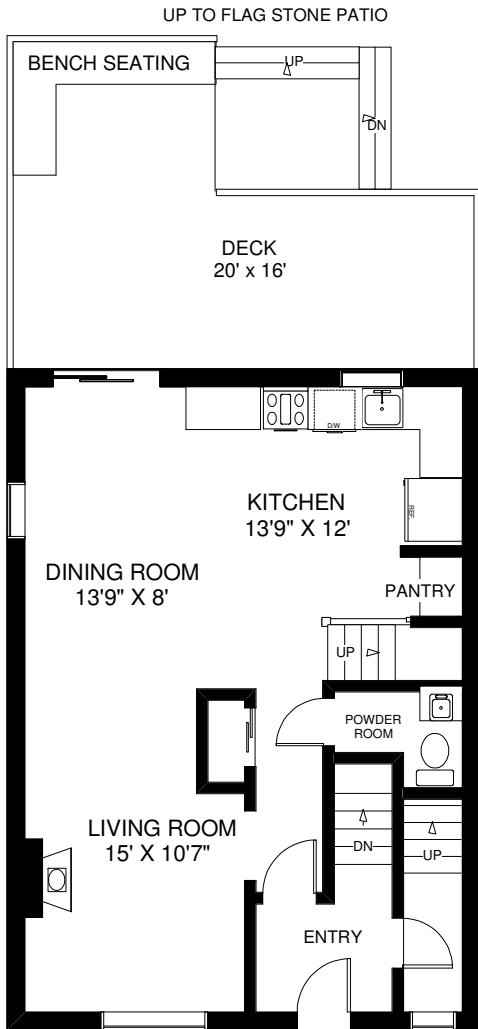

# 93 MEDLAND AVENUE

CEILING HT 8'7"  
**MAIN FLOOR**  
 APPROXIMATELY 685 SQ FT

CEILING HT 8'  
**SECOND FLOOR**  
 APPROXIMATELY 685 SQ FT

CEILING HT 8'  
**THIRD FLOOR**  
 APPROXIMATELY 600 SQ FT

CEILING HT 6'9"  
**LOWER FLOOR**  
 APPROXIMATELY 685 SQ FT

Note: Measurements & Calculations are approximate. Provided as a guideline only.