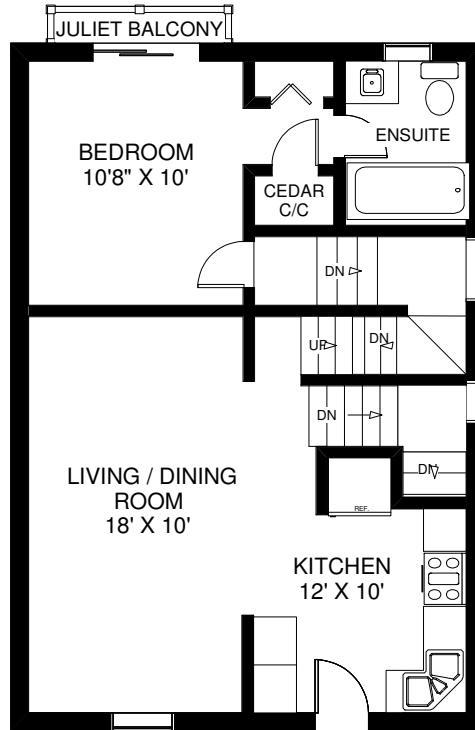

# 93 MEDLAND AVENUE

CEILING HT 8'7"  
**MAIN FLOOR**  
 APPROXIMATELY 685 SQ FT

CEILING HT 8'  
**SECOND FLOOR**  
 APPROXIMATELY 685 SQ FT

CEILING HT 8'  
**THIRD FLOOR**  
 APPROXIMATELY 600 SQ FT

CEILING HT 6'9"  
**LOWER FLOOR**  
 APPROXIMATELY 685 SQ FT

Note: Measurements & Calculations are approximate. Provided as a guideline only.