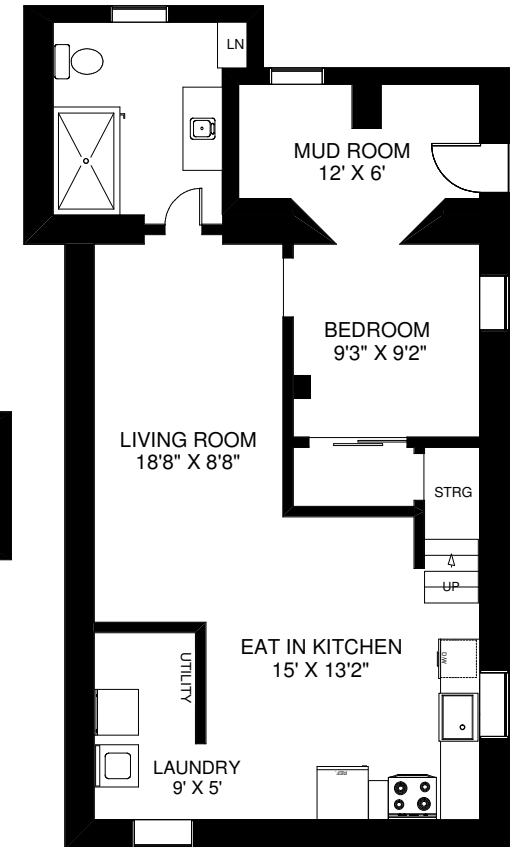

SPIRAL STAIRCASE

CEILING HT 9'

MAIN FLOOR
APPROXIMATELY 960 SQ FT

102 GOTHIC AVENUE

CEILING HT 8'6"

SECOND FLOOR
APPROXIMATELY 840 SQ FT

CEILING HT 8'

THIRD FLOOR
APPROXIMATELY 480 SQ FT

CEILING HT 6'7"

LOWER FLOOR
APPROXIMATELY 950 SQ FT

Note: Measurements & Calculations are approximate. Provided as a guideline only.