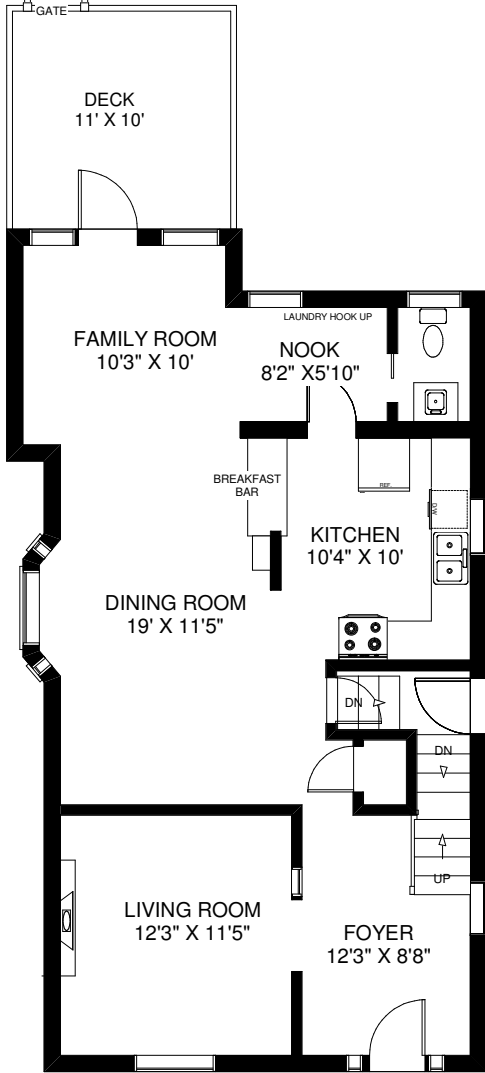

SPIRAL STAIRCASE

CEILING HT 9'

MAIN FLOOR
APPROXIMATELY 960 SQ FT

102 GOTHIC AVENUE

CEILING HT 8'6"

SECOND FLOOR
APPROXIMATELY 840 SQ FT

CEILING HT 8'

THIRD FLOOR
APPROXIMATELY 480 SQ FT

CEILING HT 6'7"

LOWER FLOOR
APPROXIMATELY 950 SQ FT

Note: Measurements & Calculations are approximate. Provided as a guideline only.