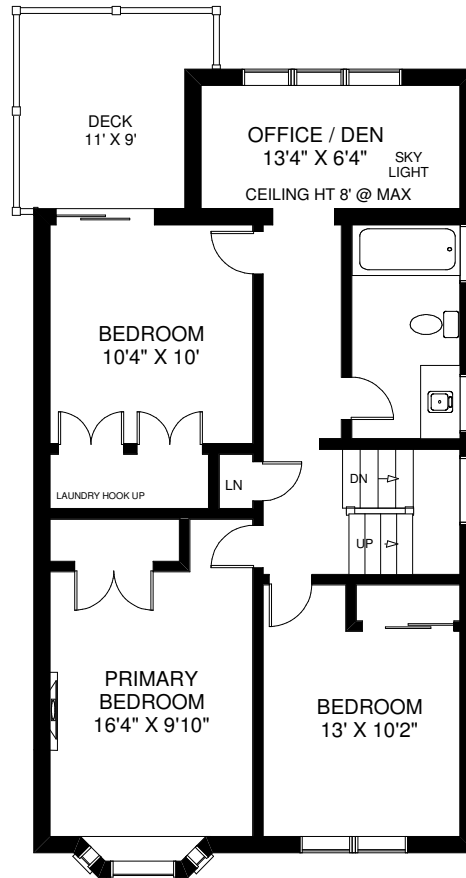

SPIRAL STAIRCASE

CEILING HT 9'

MAIN FLOOR
APPROXIMATELY 960 SQ FT

102 GOTHIC AVENUE

CEILING HT 8'6"

SECOND FLOOR
APPROXIMATELY 840 SQ FT

CEILING HT 8'

THIRD FLOOR
APPROXIMATELY 480 SQ FT

CEILING HT 6'7"

LOWER FLOOR
APPROXIMATELY 950 SQ FT

Note: Measurements & Calculations are approximate. Provided as a guideline only.