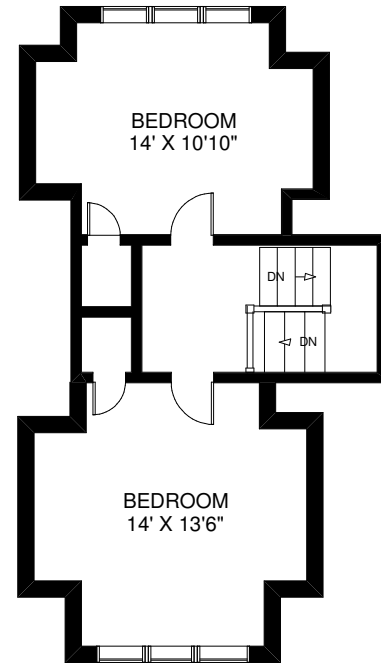

SPIRAL STAIRCASE

CEILING HT 9'

MAIN FLOOR
APPROXIMATELY 960 SQ FT

102 GOTHIC AVENUE

CEILING HT 8'6"

SECOND FLOOR
APPROXIMATELY 840 SQ FT

CEILING HT 8'

THIRD FLOOR
APPROXIMATELY 480 SQ FT

CEILING HT 6'7"

LOWER FLOOR
APPROXIMATELY 950 SQ FT

Note: Measurements & Calculations are approximate. Provided as a guideline only.